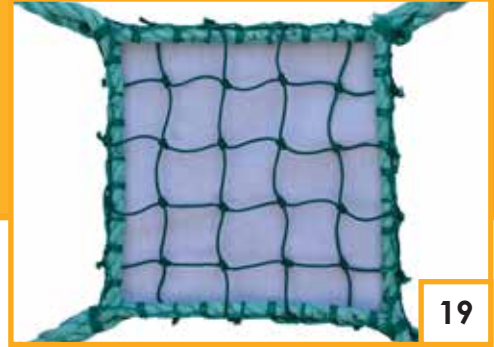

**2.5mm Braided Safety Nets
(Single Layer - 50mm Mesh)
CODE :- BSP:19/2.5+12BR**

- **Border & Tie Cord Rope** - 12mm - **IS:5175:1992**
- **Inside Twine/ Mesh Twine** - 2.5 mm HDPE Twine
- **Mesh Size** - 50mm x 50mm Square
- **Fabricating** - Heat treated machine made knotting
- **Tie Rope & Tie Cord** - Tie cords 2 metre long at four corners and 1 metre long at every 2 metre
- **Standard Size** - 5 x 10 Mtr
- **Standard/ Approved** - P.P. Rope Certified to **IS:5175:1992** & Safety Net Made By as per **EN-1263**
- **(OPTIONS OF CUSTOMIZED SIZES ARE ALSO AVAILABLE)**