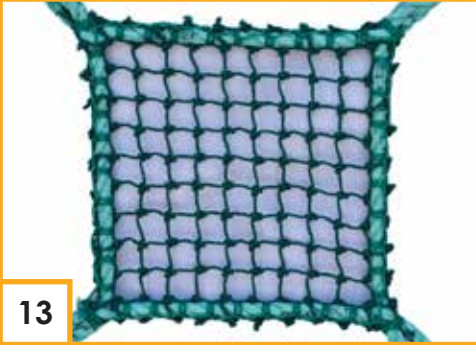

13

2.5mm Braided Safety Nets (Single Layer - 25mm Mesh) CODE :- BSP:13/2.5+12BR

- **Border & Tie Cord Rope** - 12mm - **IS:5175:1992**
- **Inside Twine/ Mesh Twine** - 2.5 mm HDPE Twine
- **Mesh Size** - 25mm x 25mm Square
- **Fabricating** - Heat treated machine made knotting
- **Tie Rope & Tie Cord** - Tie cords 2 metre long at four corners and 1 metre long at every 2 metre
- **Standard Size** - 5 x 10 Mtr
- **Standard/ Approved** - P.P. Rope Certified to **IS:5175:1992** & Safety Net Made By **EN-1263**
  (OPTIONS OF CUSTOMIZED SIZES ARE ALSO AVAILABLE)