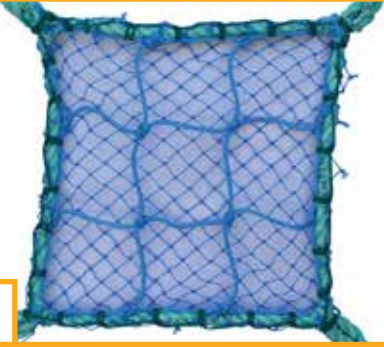

21

5mm Machine Made Braided Safety Nets CODE :- BSP:21/5+12

- **Border & Tie Cord Rope** - 12mm - **IS:5175:1992**
- **Inside Rope/ Mesh Rope** - 5mm Braided Twine
- **Mesh size** - 100mm x 100mm Square/ 4"x4"
- **Second Layer** - Overlay Containment Net of HDPE UV Stabilized Blue Net
- **Fabricating** - Heat treated machine made knotting
- **Tie Rope & Tie Cord** - Tie cords 2 metre long at four corners and 1 metre long at every 2 metre
- **Standard Size** - 5 x 10 Mtr Or 3 x 10 Mtr
- **Standard/ Approved** - P.P. Rope Certified to **IS:5175:1992** & Safety Net Made By as Per **EN-1263**
  (OPTIONS OF CUSTOMIZED SIZES ARE ALSO AVAILABLE)

22

5mm Machine Made Braided Safety Nets CODE :- BSP:22/5+12M

- **Border & Tie Cord Rope** - 12mm - **IS:5175:1992**
- **Inside Rope/ Mesh Rope** - 5mm Braided Twine
- **Mesh size** - 100mm x 100mm Square/ 4"x4"
- **Second Layer** - Monofilament UV Stabilized Net with Welding / Grinding Splatter Resistant Green/Red 120 GSM
- **Fabricating** - Heat treated machine made knotting
- **Tie Rope & Tie Cord** - Tie cords 2 metre long at four corners and 1 metre long at every 2 metre
- **Standard Size** - 5 x 10 Mtr Or 3 x 10 Mtr
- **Standard/ Approved** - P.P. Rope Certified to **IS:5175:1992** & Safety Net Made By as per **EN-1263**
  (OPTIONS OF CUSTOMIZED SIZES ARE ALSO AVAILABLE)