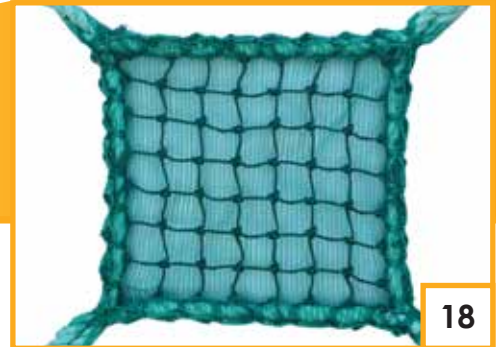

**2.5mm Braided Safety Nets
(Double Layer - 35mm Mesh)
CODE :- BSP:18/2.5+12BRD**

- **Border & Tie Cord Rope** - 12mm - **IS:5175:1992**
- **Inside Twine/ Mesh Twine** - 2.5 mm HDPE Twine
- **Mesh Size** - 35mm x 35mm Square
- **Second Layer** - Monofilament UV Stabilized Net with Welding / Grinding Splatter Resistant Green/Red 120 GSM
- **Fabricating** - Heat treated machine made knotting
- **Tie Rope & Tie Cord** - Tie cords 2 metre long at four corners and 1 metre long at every 2 metre
- **Standard Size** - 5 x 10 Mtr
- **Standard/ Approved** - P.P. Rope Certified to **IS:5175:1992** & Safety Net Made By as per **EN-1263**
  (OPTIONS OF CUSTOMIZED SIZES ARE ALSO AVAILABLE)